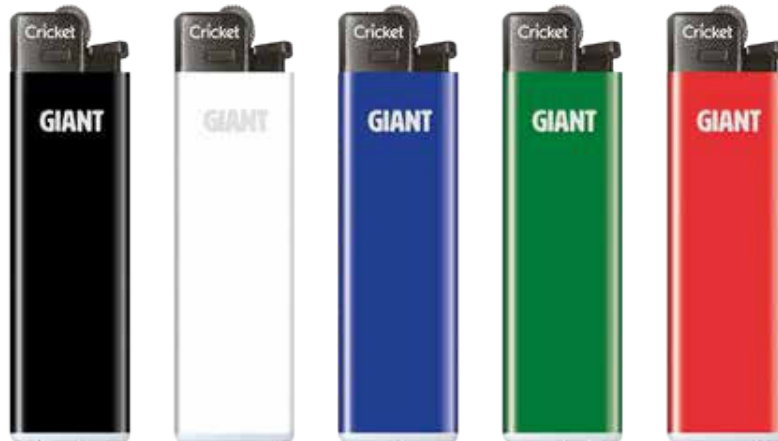

CRICKET GIANT ESSENTIAL (X25)

20125104

EAN: 8710732234582